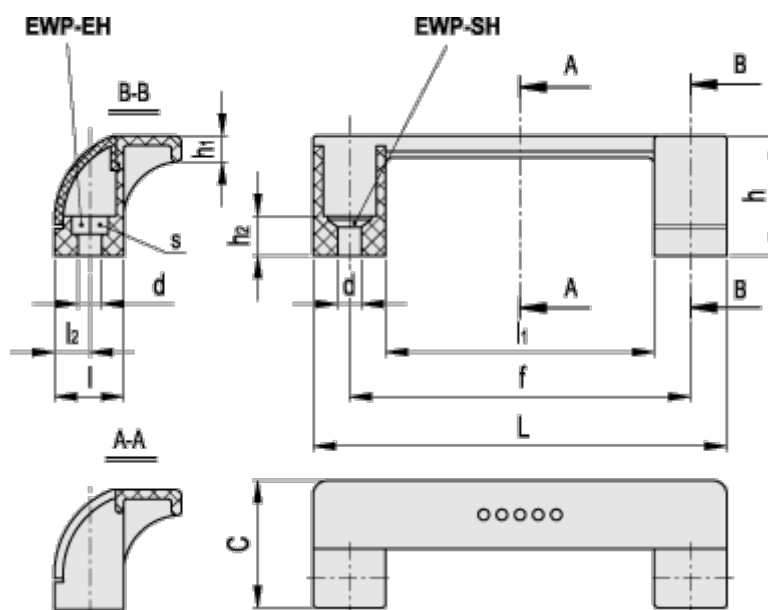

Article number: 23052652114

Description: E+G Guard wing handle, Ergostyle
EWP.110-EH-C4

Measures

C	= 35	L	= 114
d	= 6.5	l1	= 74
f	= 93,5 +/-0,5	l2	= 9.5
F1 (N)	= 800		
h	= 33		
h1	= 7		
h2	= 11		
l	= 19		